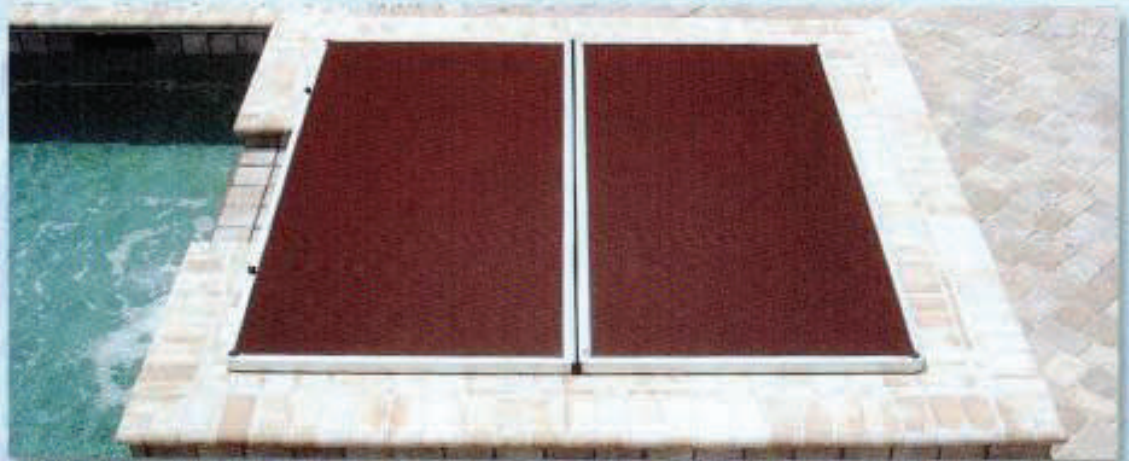

BE-LITE ALUMINUM SPA COVERS

DELUXE EDITION
ASTM APPROVED
SAFETY COVER

Terracotta

White

Navy Blue

Charcoal Gray

Tan

Black

Green

Silver Gray

Aqua

Royal Blue

Light Blue

Brown

Dogs can't chew it. Kids can't fall through it. Sun and snow won't hurt it!

Our aluminum spa covers are completely sealed, inside and out, so they won't absorb water. No more soggy vinyl covers.

Made from aluminum, these covers can withstand the harshest elements.

Keep loved ones safe! Spa cover will support weight and won't buckle in the middle.

Choose from our designer colors to customize your spa cover.