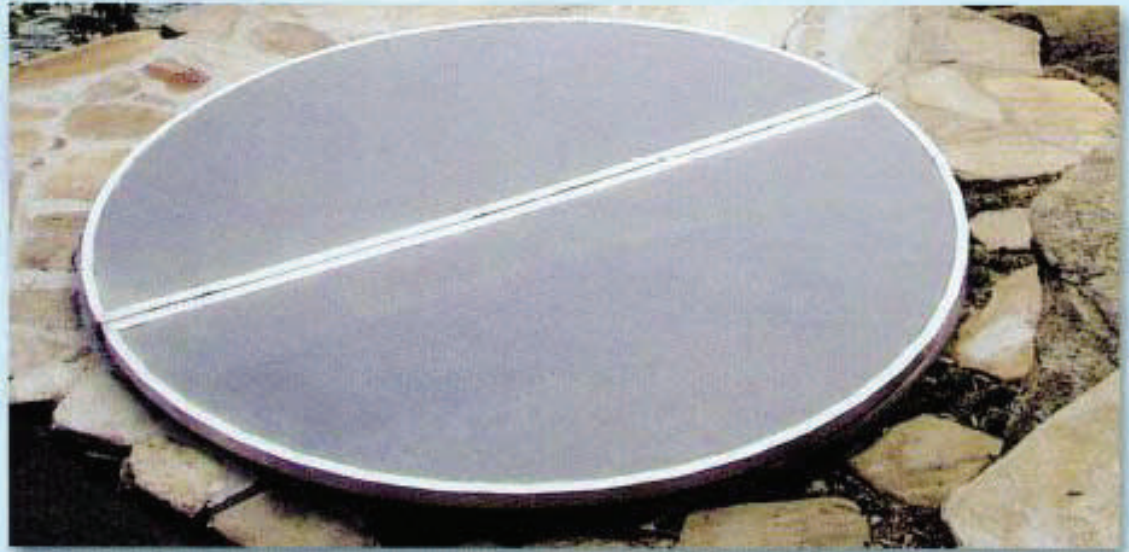

BE-LITE ALUMINUM SPA COVERS

DELUXE EDITION
ASTM APPROVED
SAFETY COVER

Terracotta

White

Navy Blue

Charcoal Gray

Tan

Black

Green

Silver Gray

Aqua

Royal Blue

Light Blue

Brown

Dogs can't chew it. Kids can't fall through it. Sun and snow won't hurt it!

Our aluminum spa covers are completely sealed, inside and out, so they won't absorb water. No more soggy vinyl covers.

Made from aluminum, these covers can withstand the harshest elements.

Keep loved ones safe! Spa cover will support weight and won't buckle in the middle.

Choose from our designer colors to customize your spa cover.